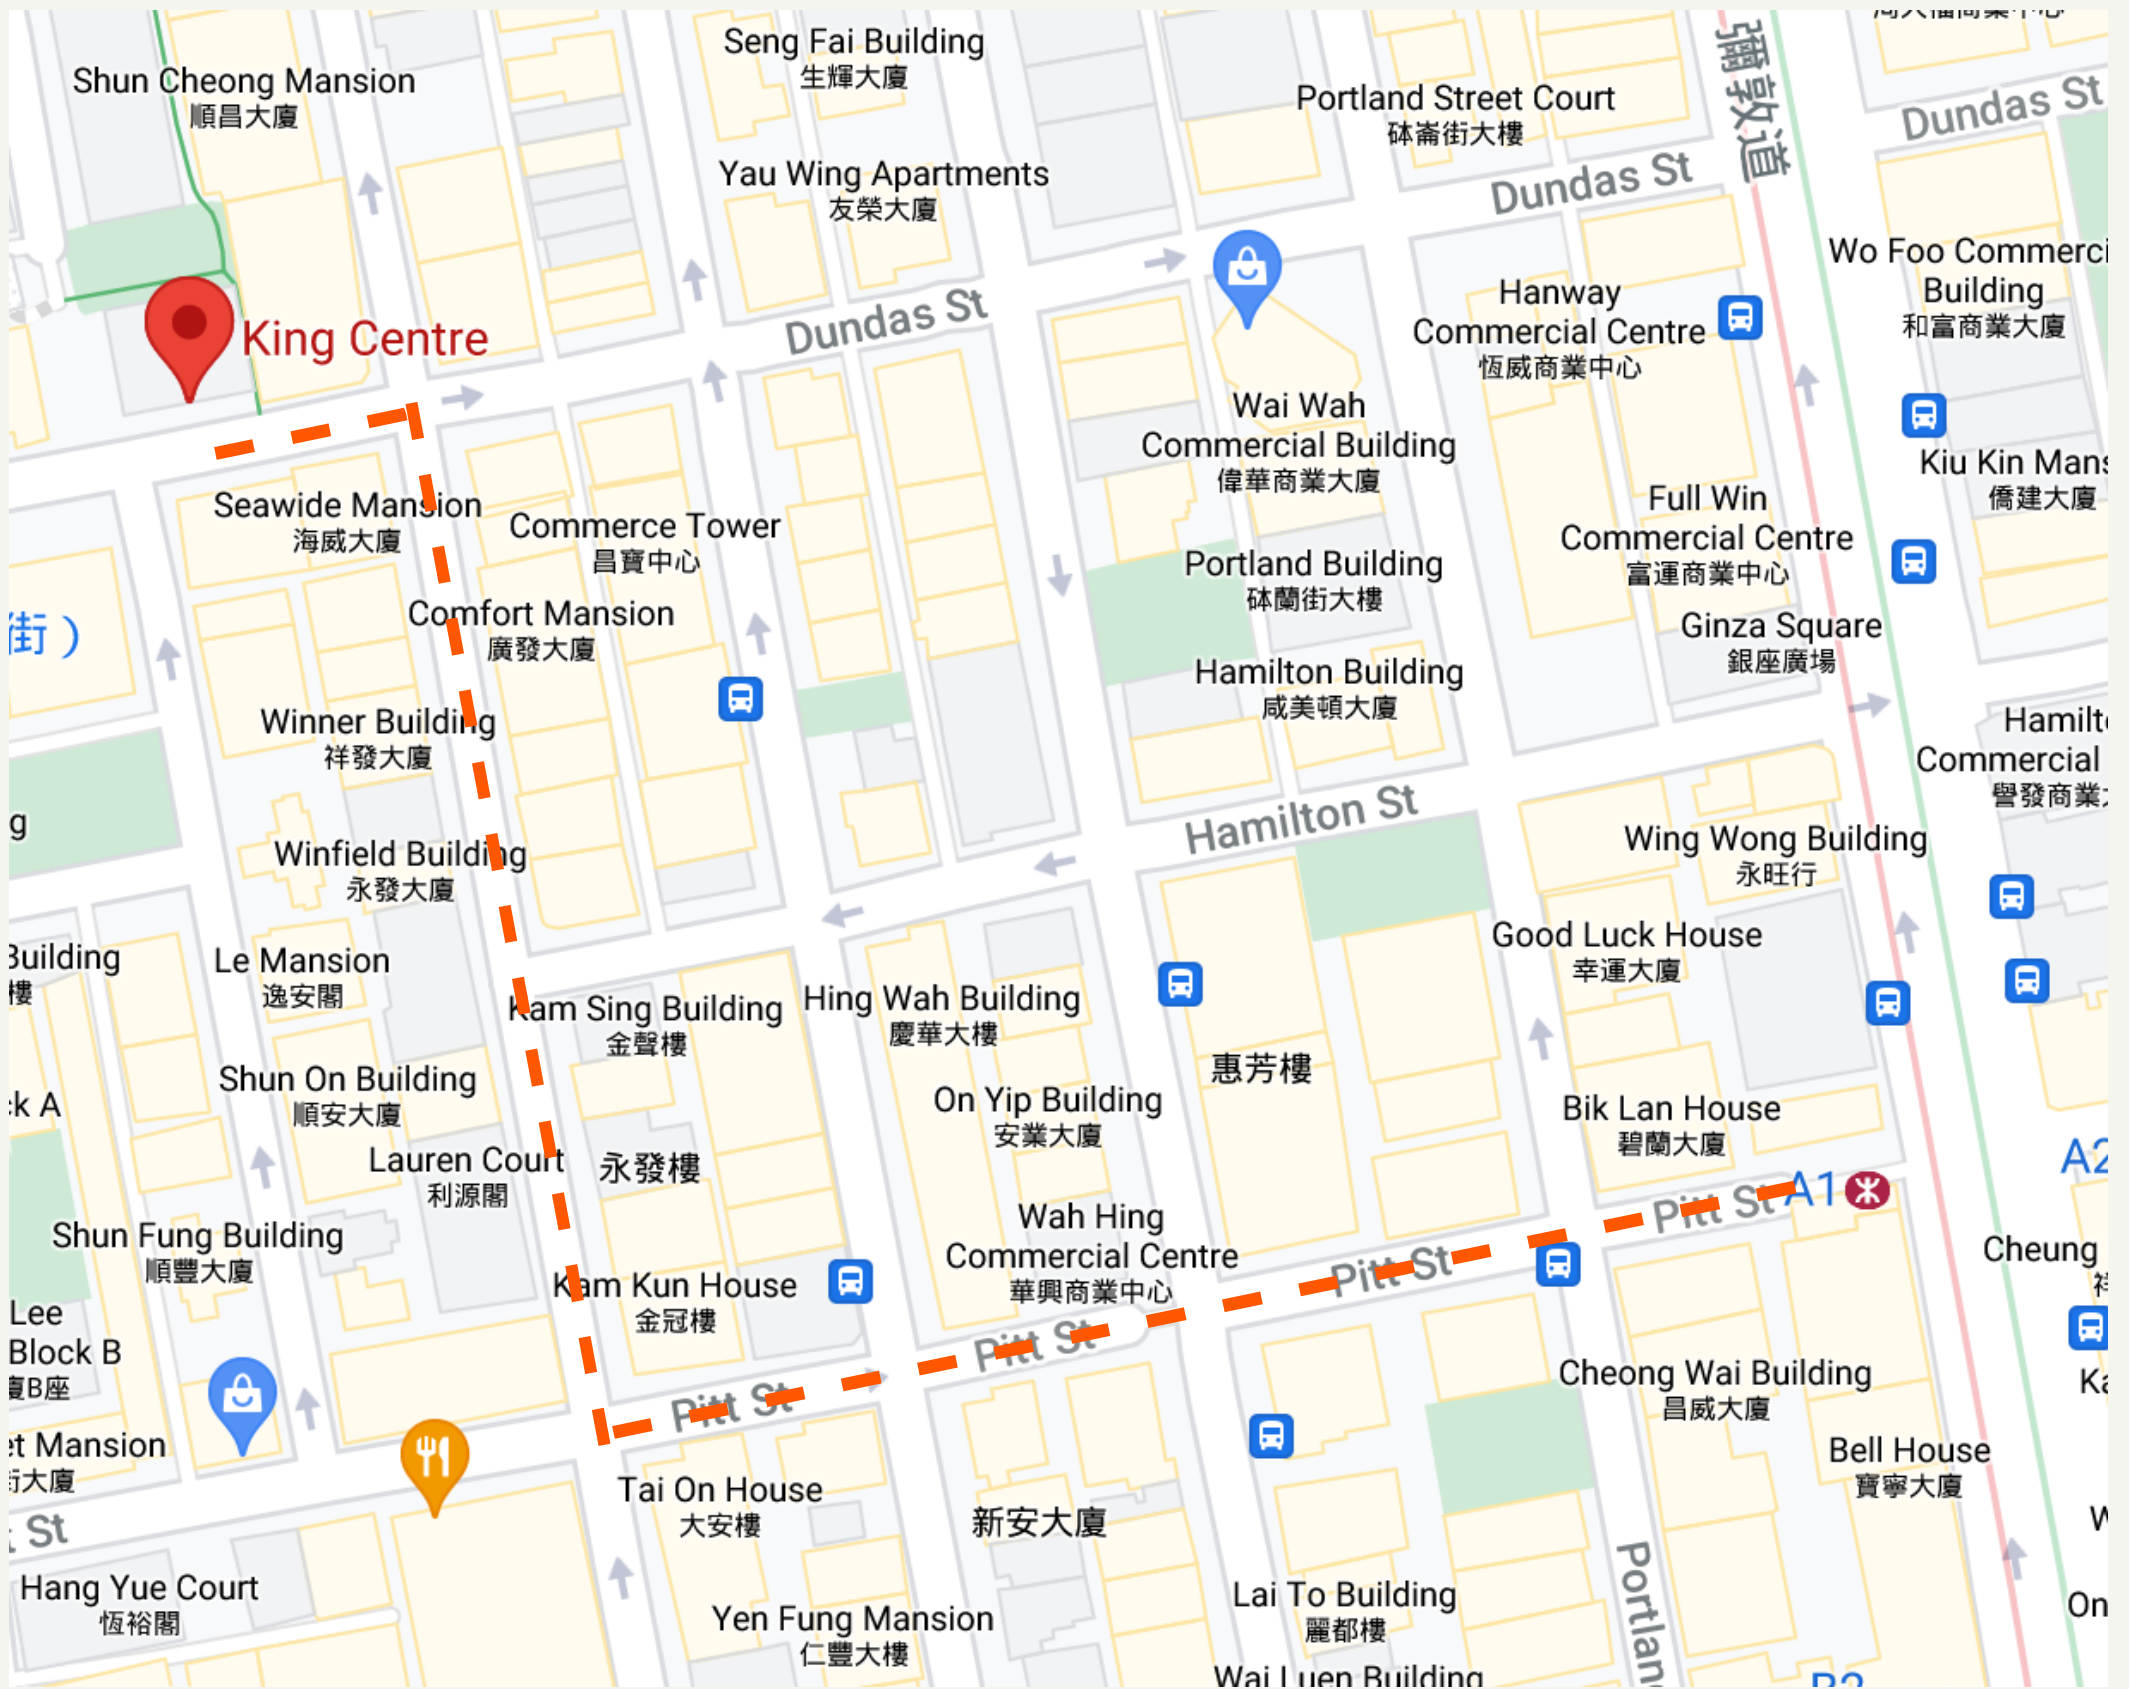

# GETTING TO EQUAL JUSTICE COMMUNITY LEGAL INFORMATION CENTRE

Your step-by-step walking guide | Unit 301, 3/F, 23 Dundas Street, Yau Ma Tei

# GETTING TO EQUAL JUSTICE COMMUNITY LEGAL INFORMATION CENTRE

Your step-by-step walking guide | Unit 301, 3/F, 23 Dundas Street, Yau Ma Tei

1

At Yau Ma Tei MTR take exit A1 and walk straight ahead along Pitt Street.

2

Continue walking along Pitt Street, crossing Portland Street and Shanghai Street, past the fruit stalls and over Reclamation Street.

3

When you reach Canton Road, turn right.

4

Walk along Canton Road past the various market stalls, passing Hamilton Street on your right.

5

At the corner of Canton Road and Dundas Street there is a fan shop. Turn left into Dundas Street.

King Centre is across the street on your right (next to a shop selling windows).

6

Take the lift to the 3rd floor and turn right. The EQJ Community Legal Information Centre is at the end of the corridor.